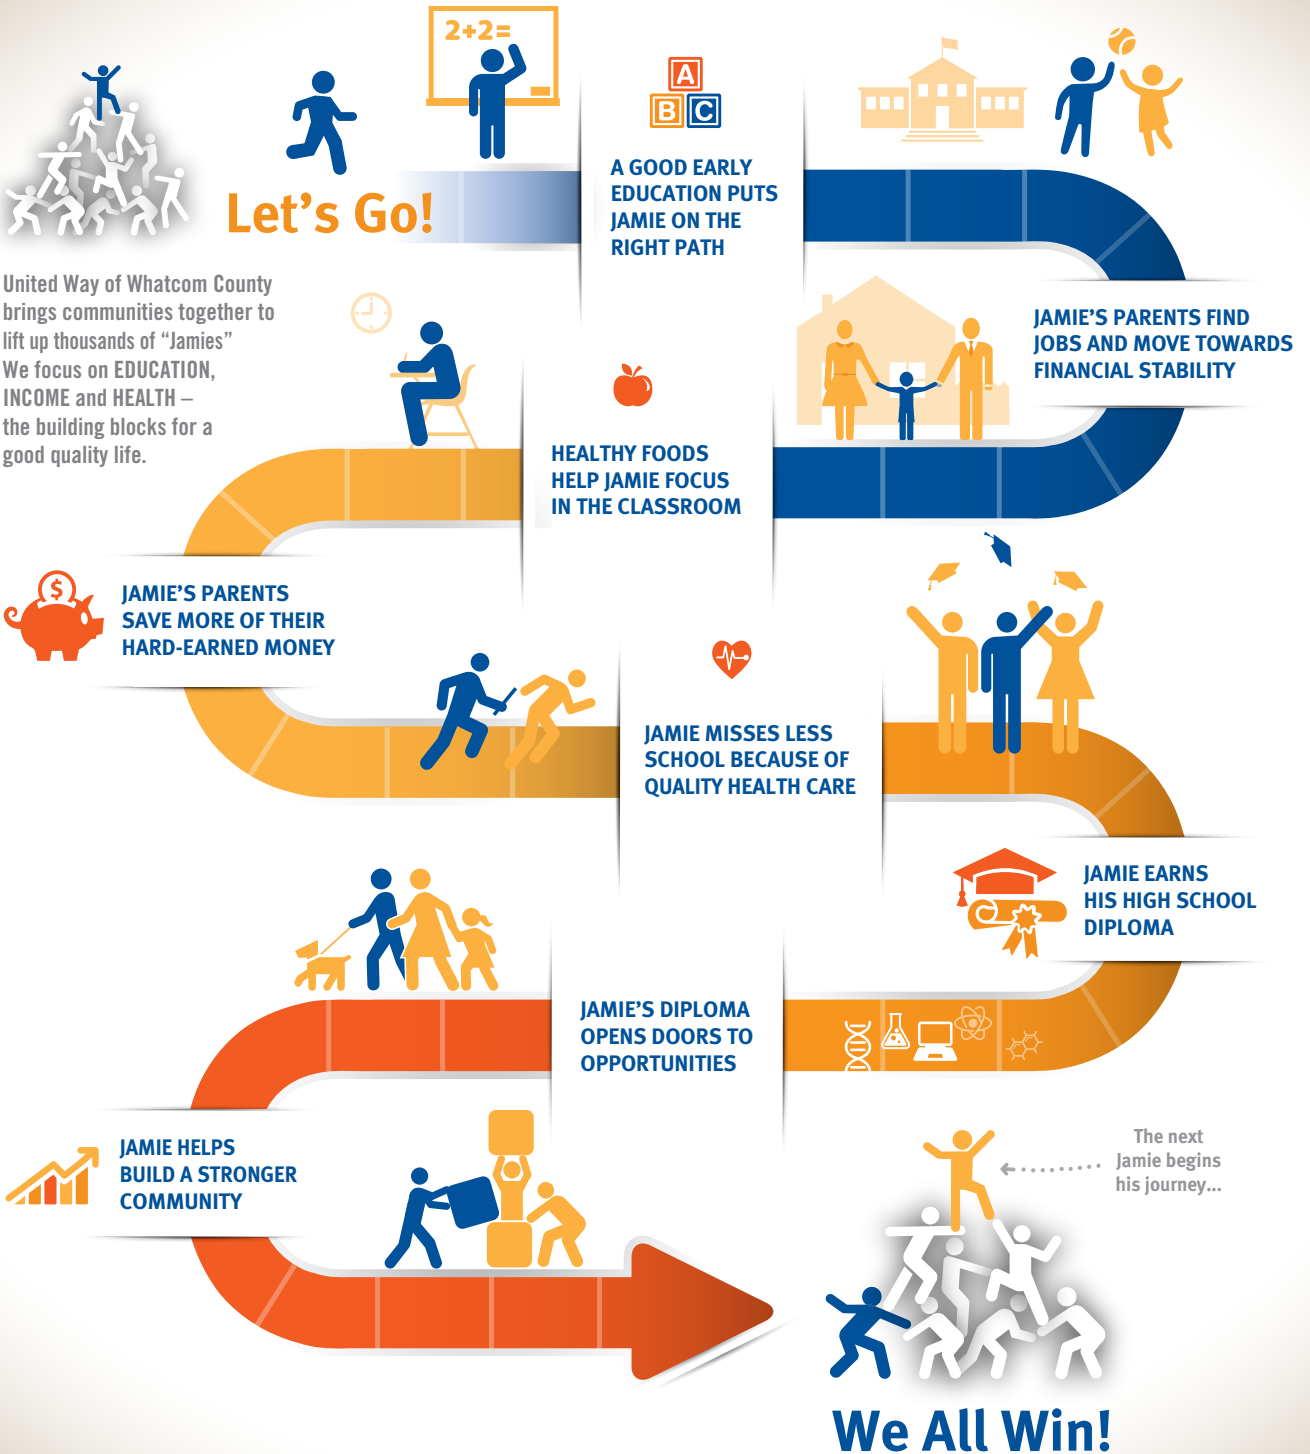

YOUR GIFT IN ACTION:

Meet Jamie.  Jamie is a child who wants to succeed. All he needs is an opportunity.

Your gift to United Way of Whatcom County's Community Impact Fund helps Jamie and creates a stronger community for all. Find out more at: www.unitedwaywhatcom.org